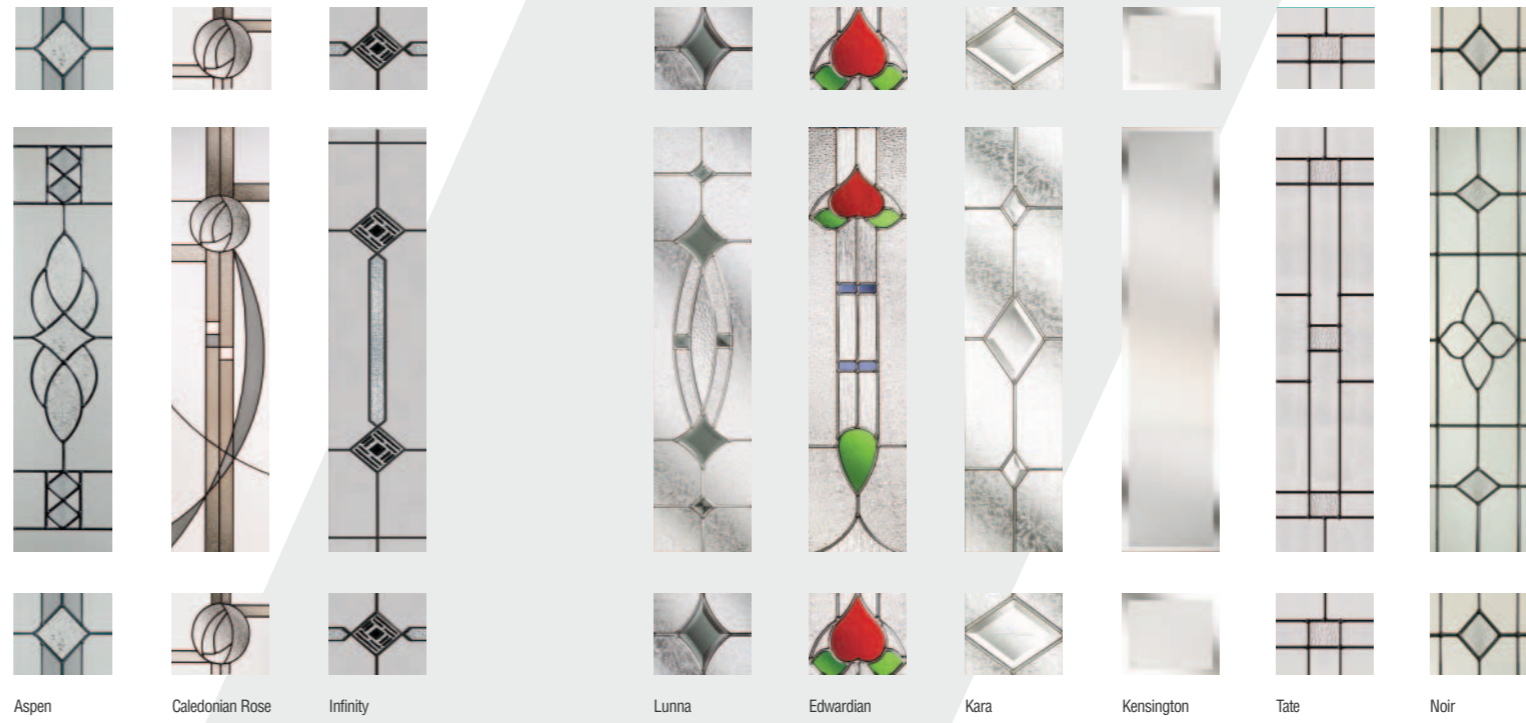

Aspen Caledonian Rose Infinity Lunna Edwardian Kara Kensington Tate Noir