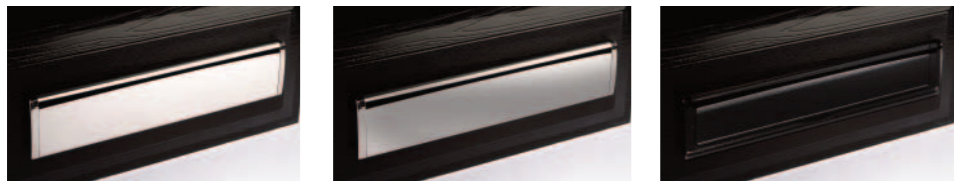

Chrome Satin Antique Black