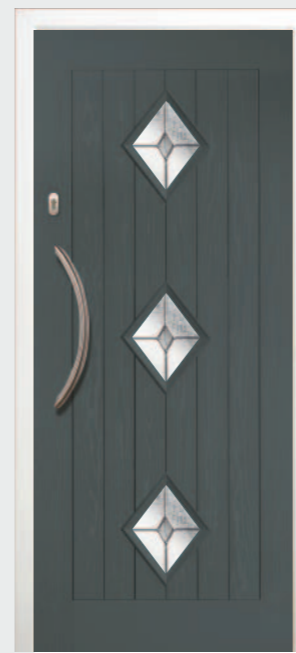

Cottage 3 Diamond

Slate Grey with Kara Grey glass

 Bullion	 Edwardian	 Kara	 Kara Blue	
 Lunna	 Satin	 Scotia	 Trieste