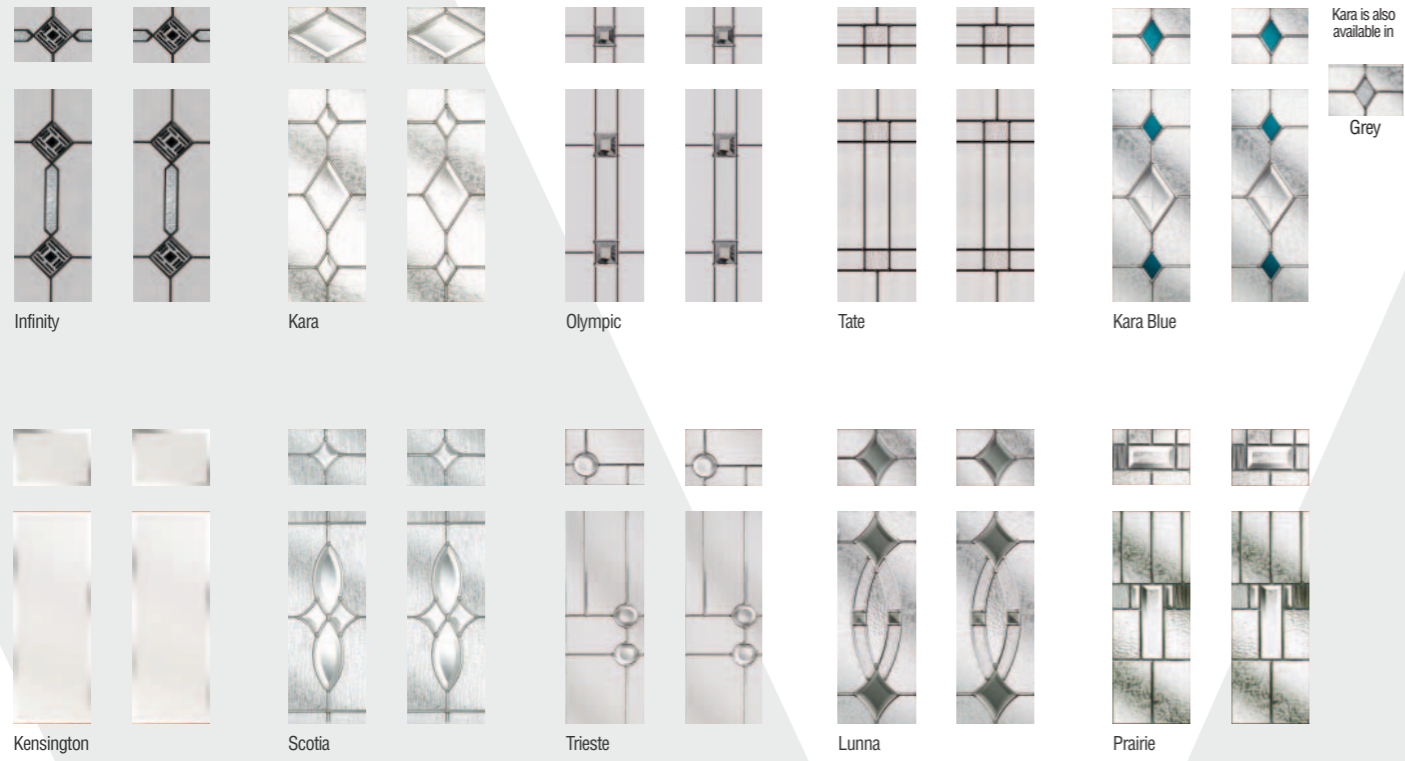

Claret Red Edinburgh 2 with Scotia glass