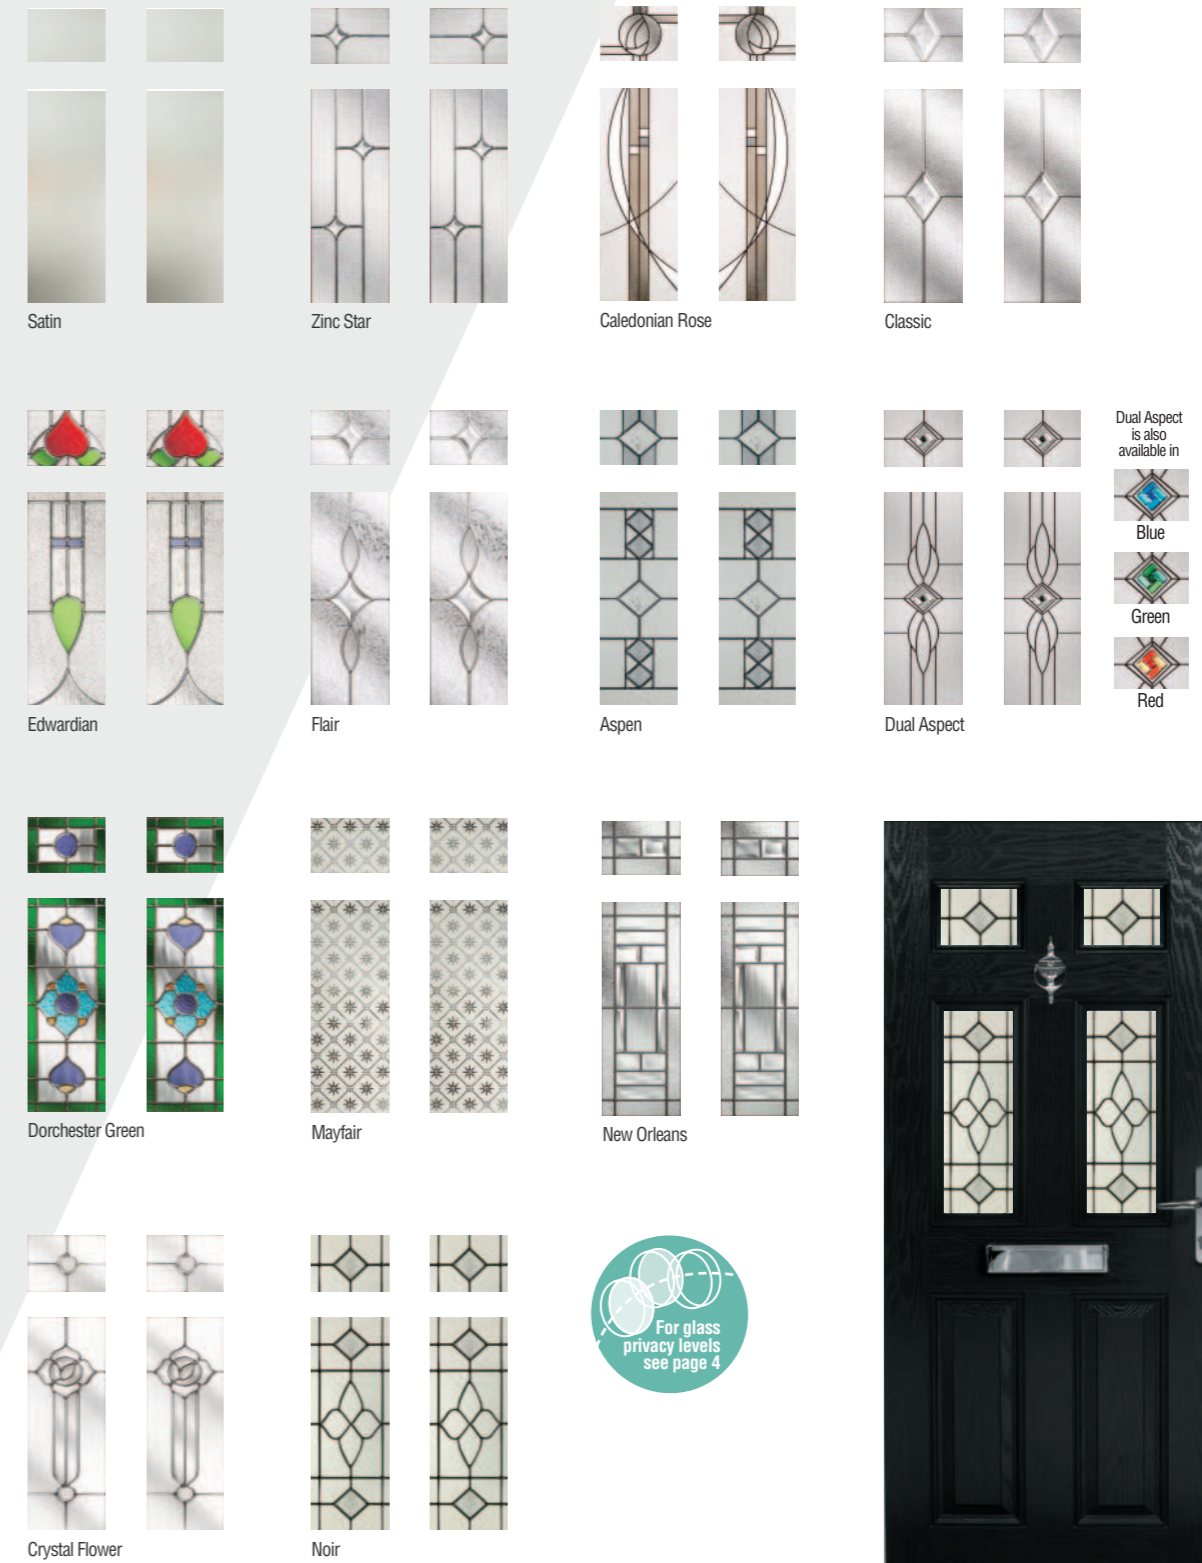

Edinburgh 4 Black with Noir glazing