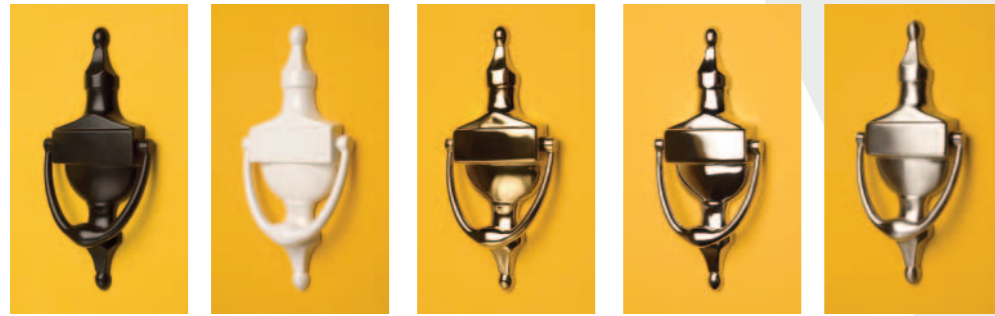

Traditional

Knockers

Black White Gold Chrome Satin