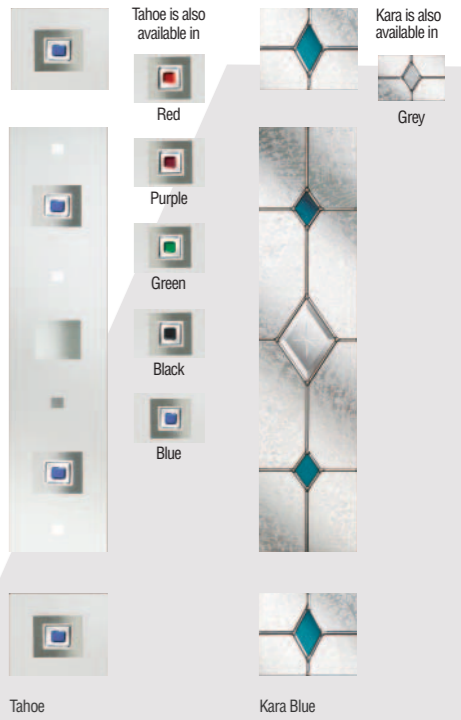

Aurora Delta Crystal Flower New Orleans Mayfair Zinc Star Trieste Olympic Nevis

Tahoe is also available in Red Purple Green Black Blue
Kara is also available in Grey
Kara Blue