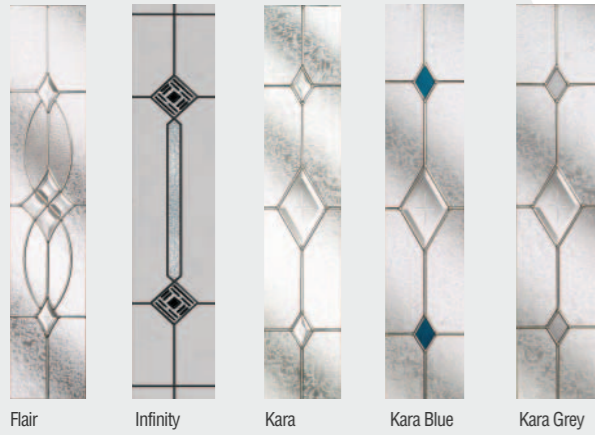

As the Bamburgh is a number one choice among our customers we now provide a far greater selection of decorative styles. Many of our glass models are brand new and are reflective of the very latest technology in the industry. All decorative designs are hand crafted and small inclusions and uneven surfaces are all part of the handcrafted character of the glazing and should not be deemed as a fault.