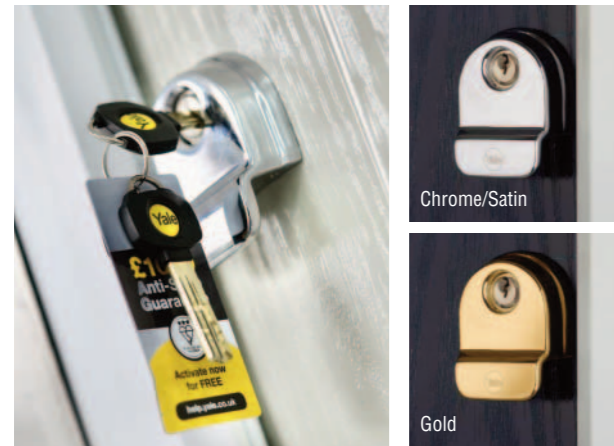

### Numbers

Black Gold Chrome Stainless Steel Rose Gold Satin Nickel

Our composite doors feature multi-point locking, securely fastening the door to a reinforced frame with a combination of hookbolts and deadbolt. Additional option of a traditional slam shut facility.

Locking options include:

- Handle operated hookbolts as standard
- Slam shut facility\* whereby when the door is closed it can only be opened from the outside with a key
- Stable door locking, features handle operated hookbolt and deadbolt to top, thumb turn operated and deadbolt and internal shoot bolt to bottom.
- Autolocking options.

## Heritage finger pull escutcheon

- Eliminates the need for handles.
- Complements both contemporary and period door designs, with the key escutcheon fitted to the top section of door.
- On closing, the door is locked on the latch and the key is needed to gain entry from outside. Full security is achieved by turning the key to engage the deadbolt.