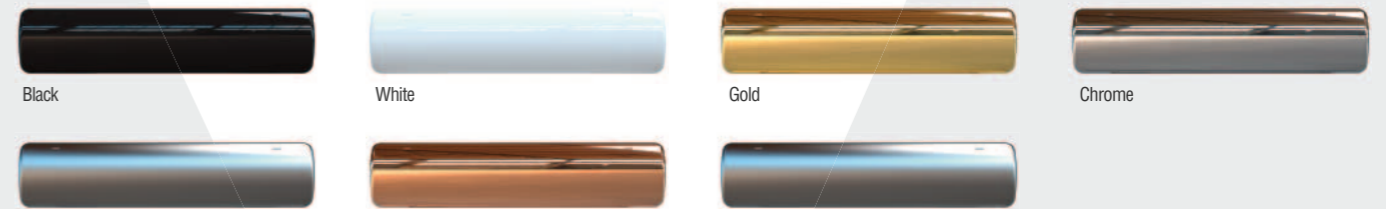

Letterplates

Black White Gold Chrome Stainless Steel Rose Gold Satin Nickel