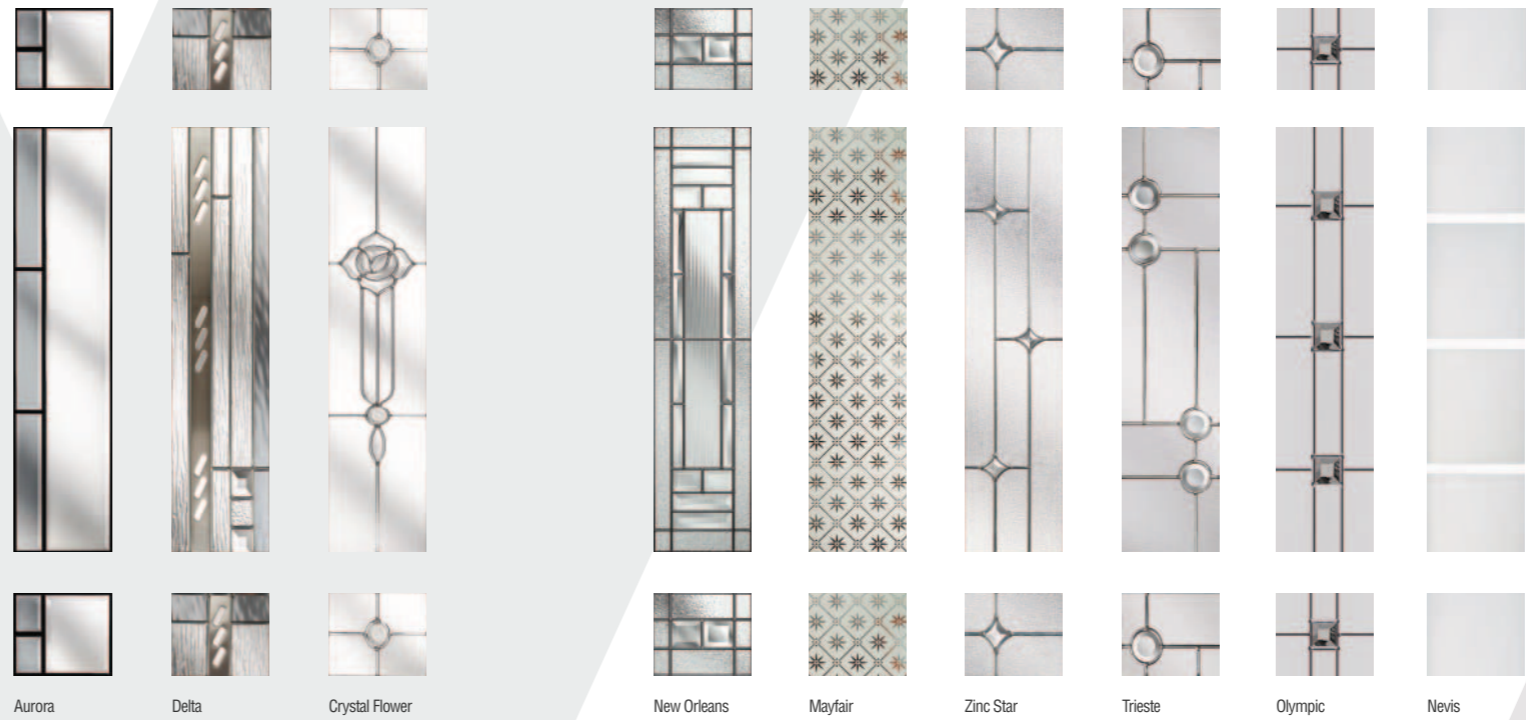

Tahoe is also available in Red Purple Green Black Blue
Kara is also available in Grey
Kara Blue

Aurora Delta Crystal Flower New Orleans Mayfair Zinc Star Trieste Olympic Nevis