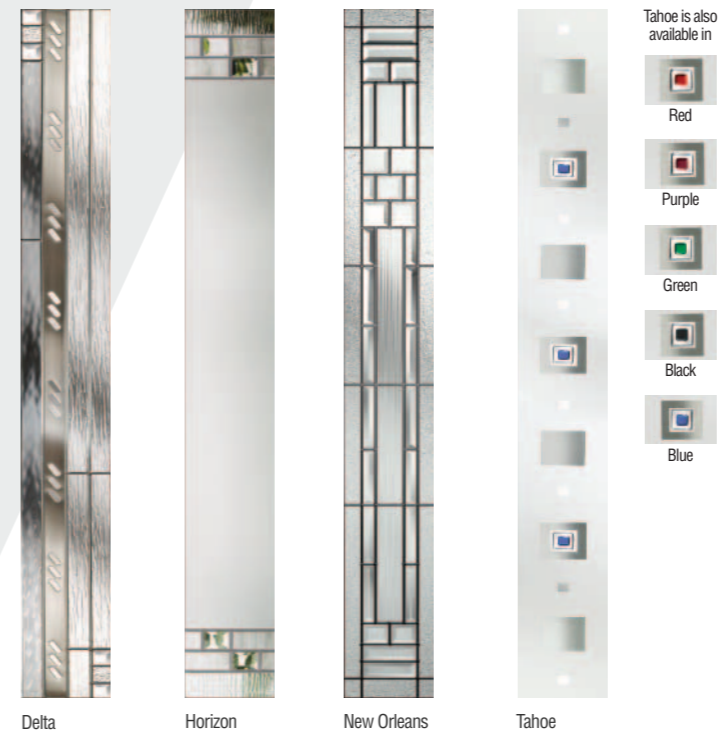

Kensington

Zinc Star

Blue with New Orleans glass

Crystal Flower glass

Anthracite Grey with New Orleans glass

Purple with Delta glass

Smooth finish and a large, slim glazing panel give this door another twist on that modern, stylish look. Glass available: clear, obscure, plus new patterns as shown.