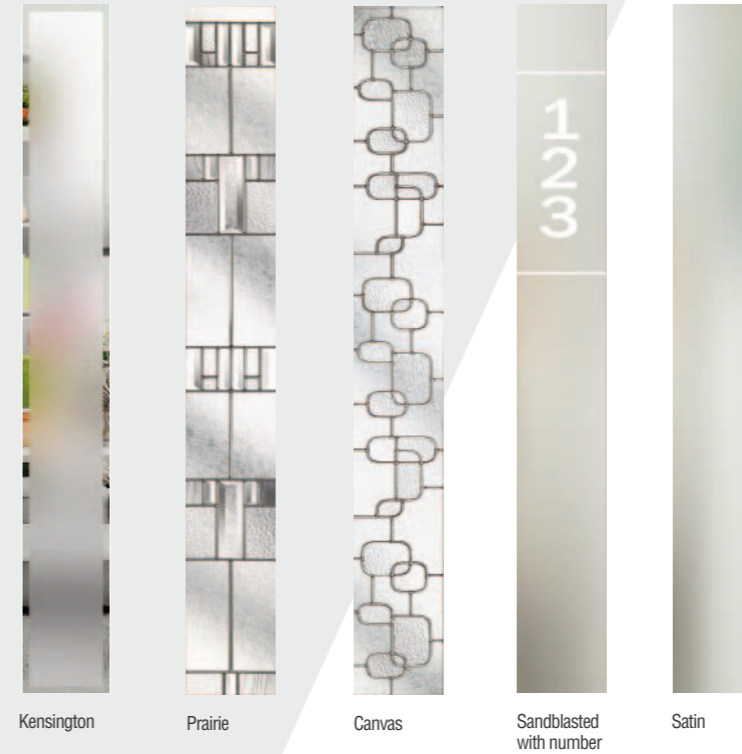

Edwardian

Miami

Sandblasted with number

Satin

Dorchester Green

Crystal Flower

New Orleans

Mayfair

Kensington

Zinc Star

Blue with New Orleans glass

Crystal Flower glass

Anthracite Grey with New Orleans glass

Purple with Delta glass

Smooth finish and a large, slim glazing panel give this door another twist on that modern, stylish look. Glass available: clear, obscure, plus new patterns as shown.