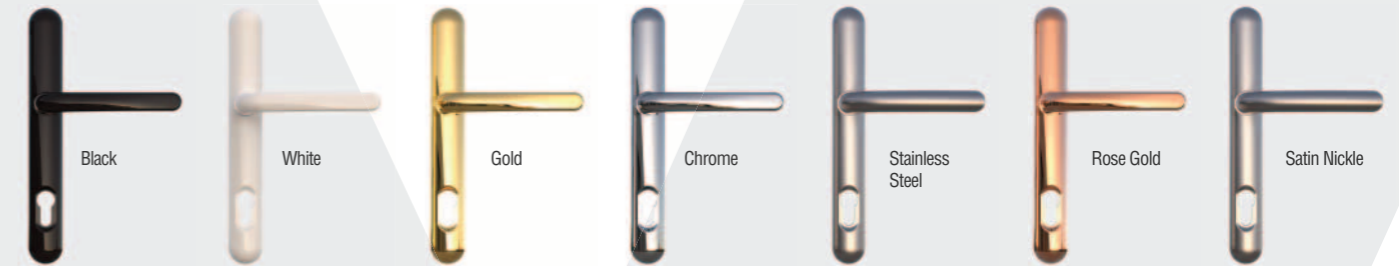

Handles

Black White Gold Chrome Stainless Steel Rose Gold Satin Nickel