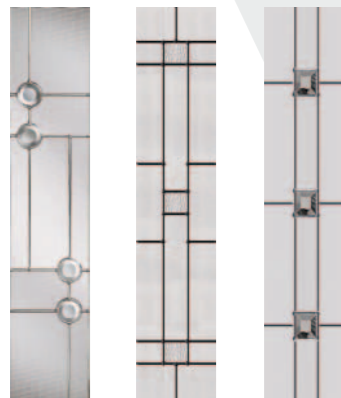

Trieste Tate Olympic